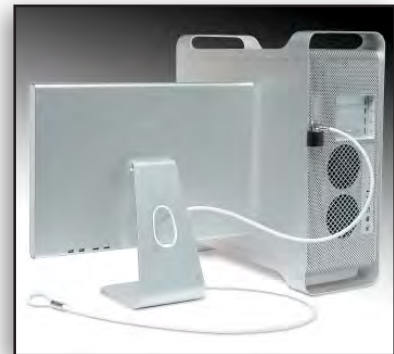

MacKit I and MacKit I Pro

The MacKit I secures all Apple Macintosh models easily and quickly to a working desk.

The cable is specially designed for use with a Mac and equipped with a handy loop which makes anchoring a Mac simple.

- MacKit I includes:
1 MacClip, standard 35mm padlock and 1.8m 7mm diameter cable.
- MacKit I Pro includes:
1 MacClip, standard 40mm padlock and 2m 9mm diameter cable ProLine cable.

Information

CODE	DESCRIPTION	WEIGHT
SP/06010/KD	MacKit I White - Keyed to Differ	0.60kg
SP/06010/KA	MacKit I White - Keyed Alike	0.60kg
SP/06014/KD	MacKit I Pro White - Keyed to Differ	0.80kg
SP/06014/KA	MacKit I Pro White - Keyed Alike	0.80kg
SP/06014/MK	MacKit I Pro White - Master Keyed	0.80kg

MacKit I Pro (SP/06010/KD)

MacKit II and MacKit II Pro

The MacKit II secures all Apple Macintosh models easily and quickly to a working desk.

The cable is specially designed for use with Mac and equipped with a handy loop which makes anchoring a Mac as simple as locking a bicycle.